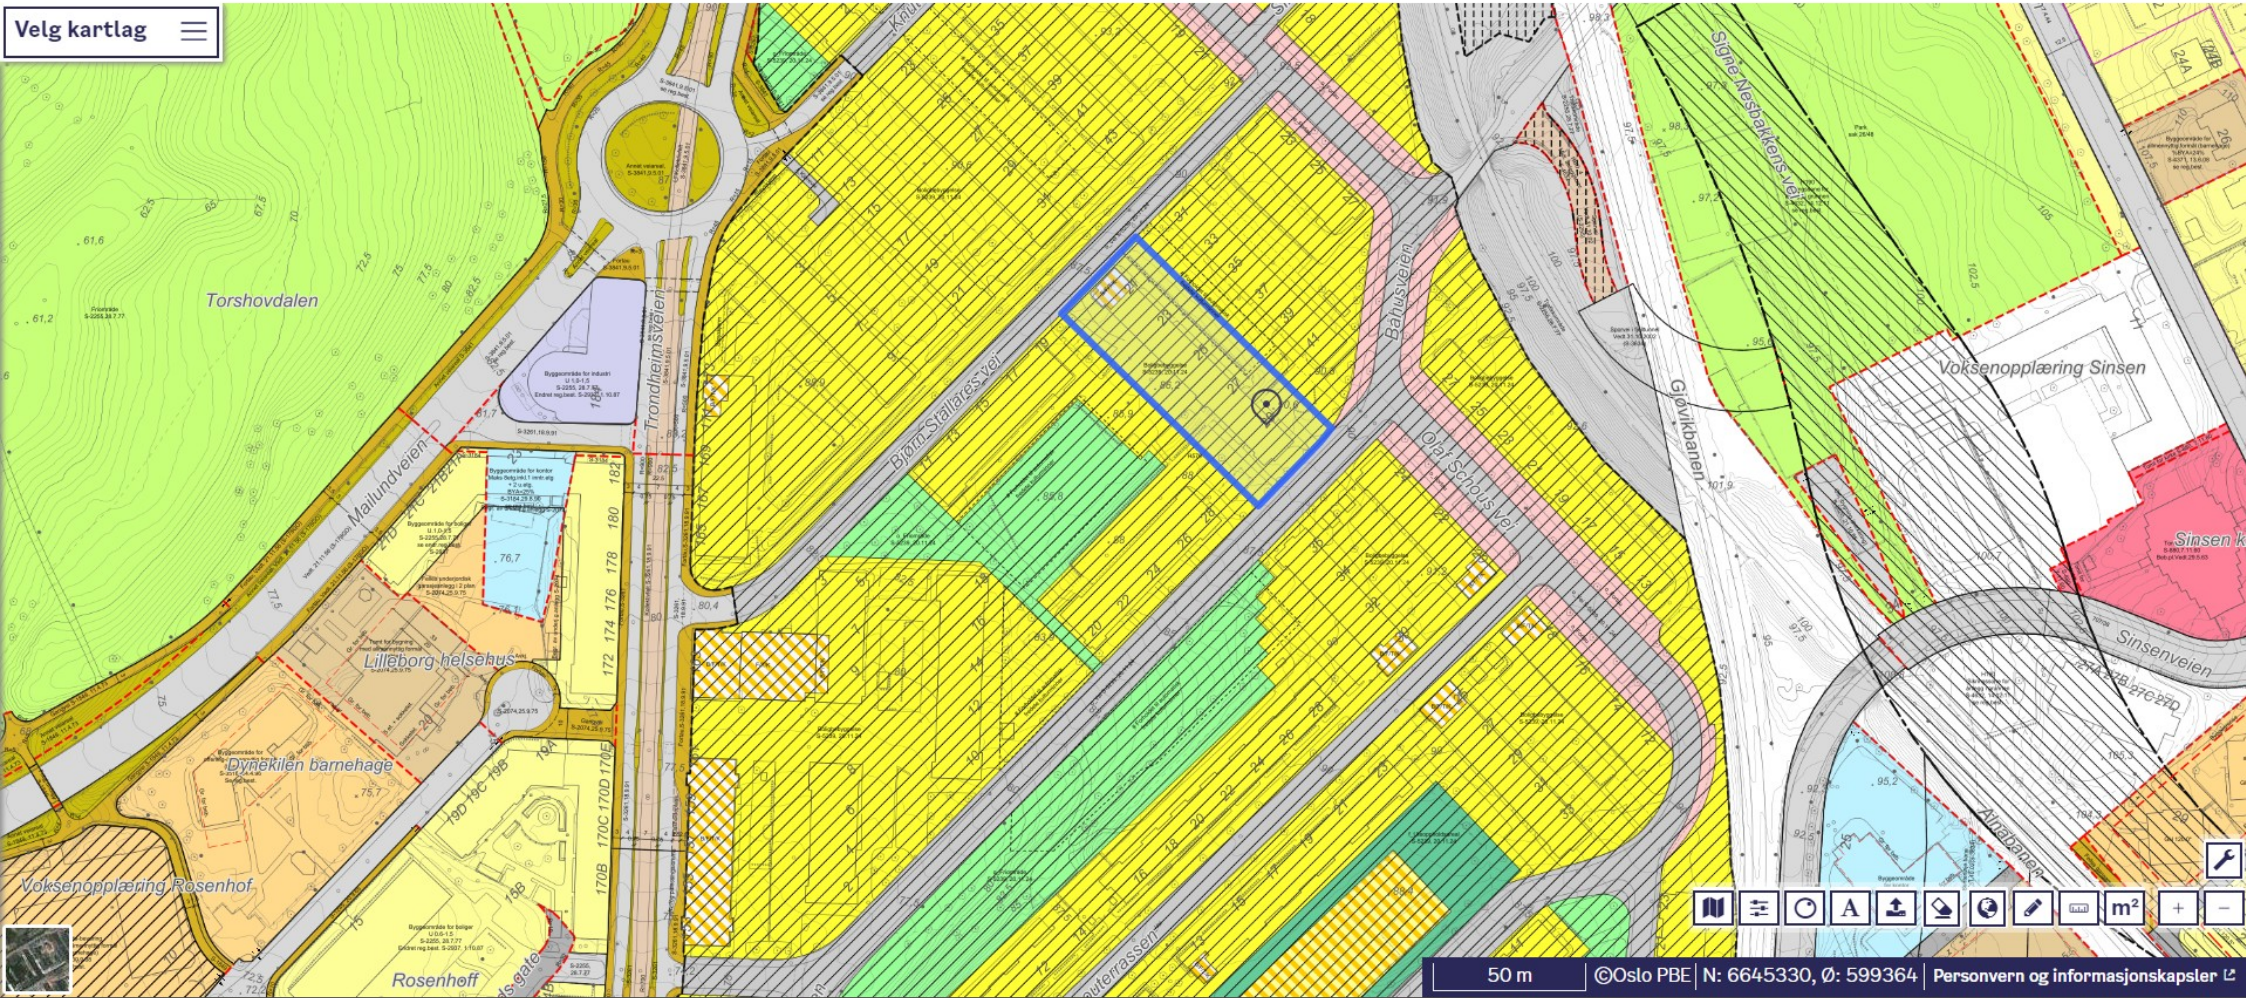

Velg kartlag

Navigation and tool icons: Home, Layers, Fullscreen, Print, Measure, Download, Share, Copy, Paste, Erase, Undo, Redo, Zoom in, Zoom out.

50 m ©Oslo PBE | N: 6645330, Ø: 599364 | Personvern og informasjonskapsler