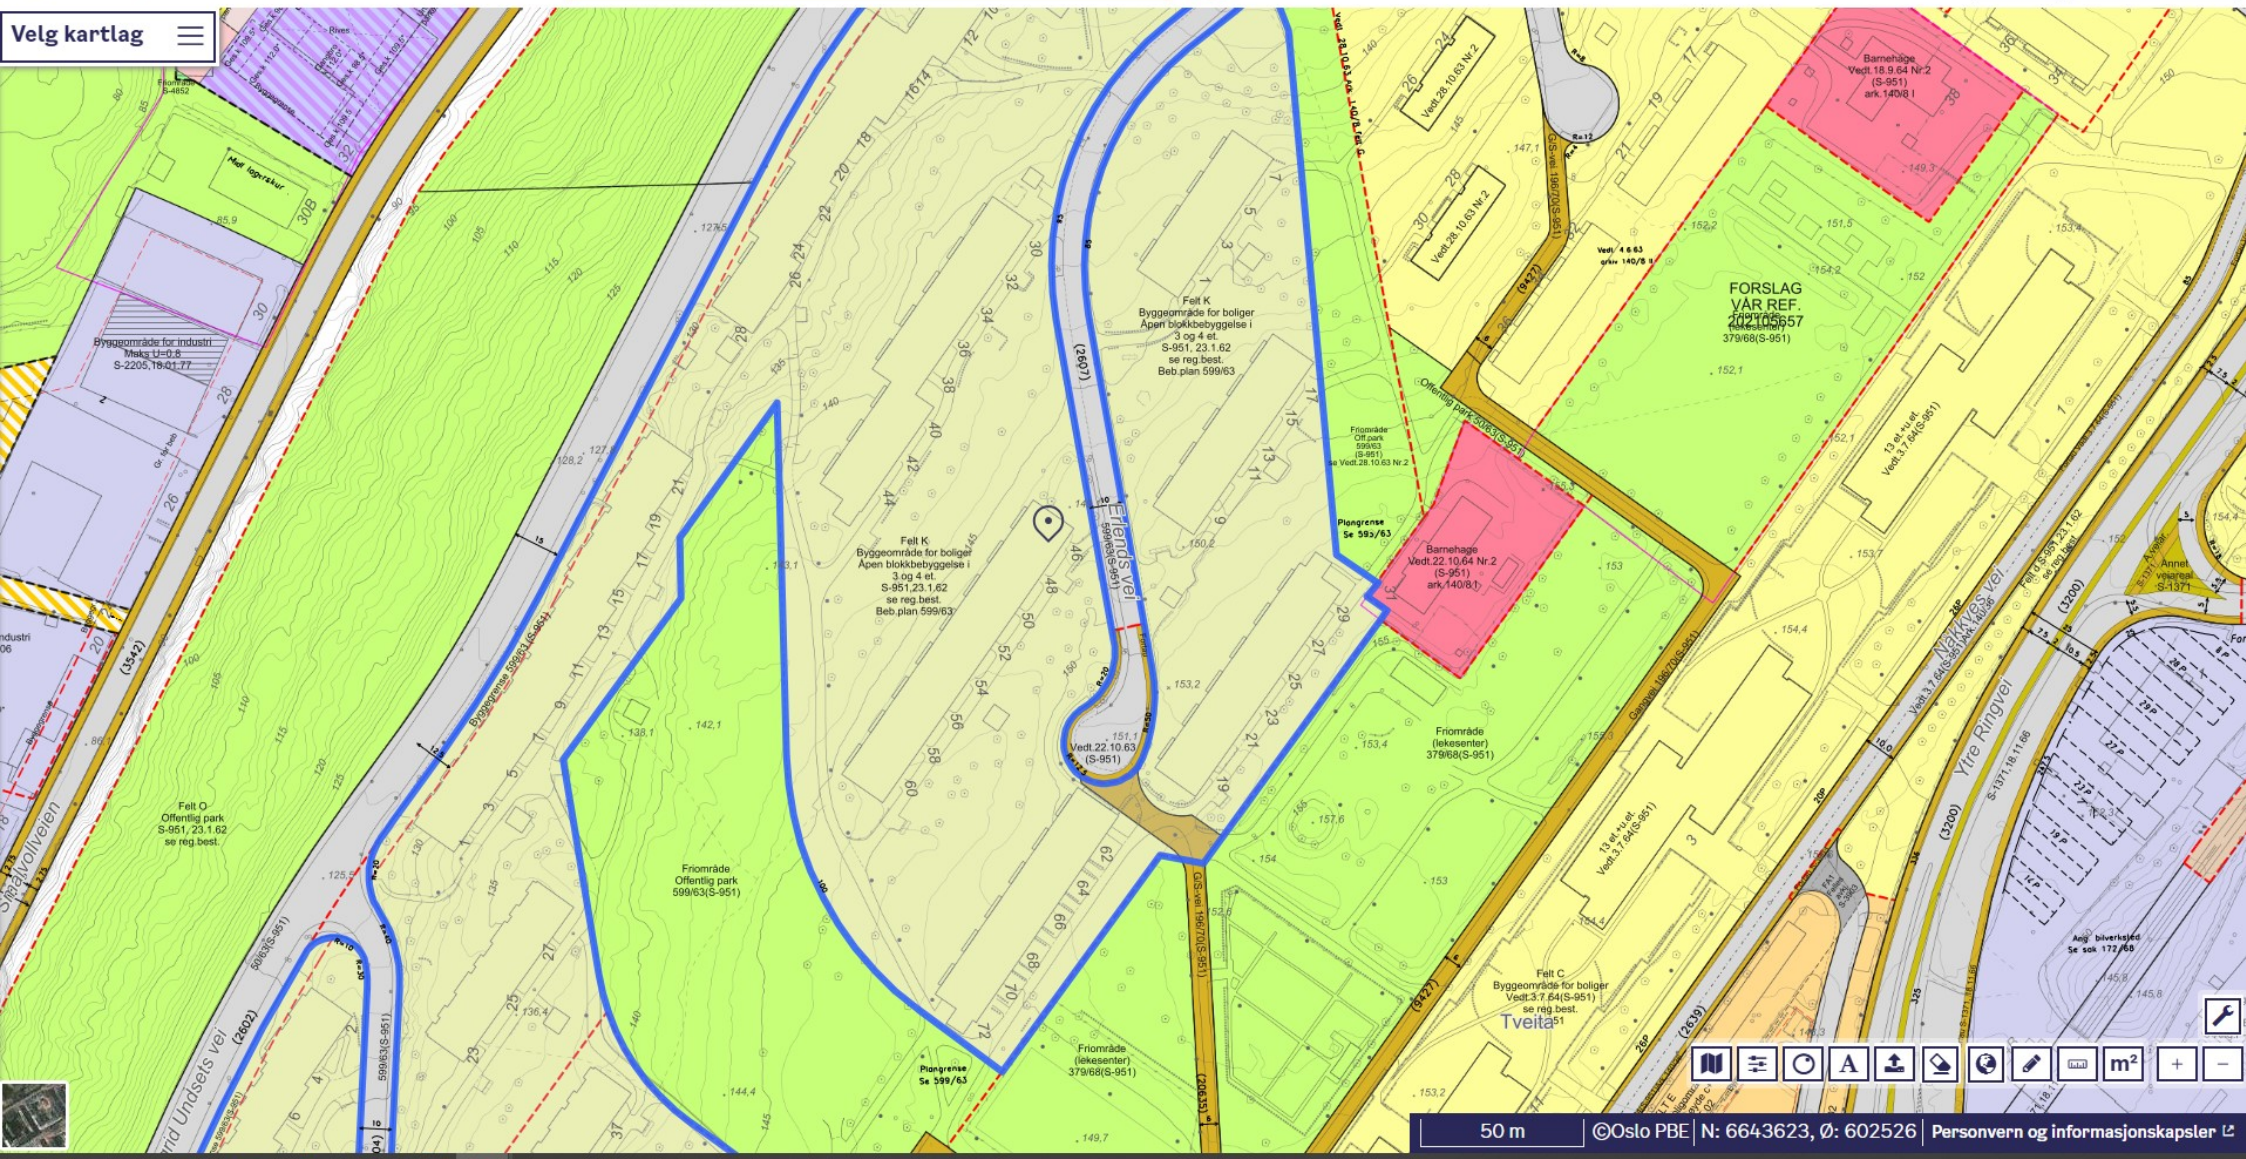

Velg kartlag

Navigation and tool icons: Home, Layers, Fullscreen, Print, Measure, Copy, Paste, Rotate, Erase, Undo, Redo, Scale (m²), Zoom in (+), Zoom out (-).