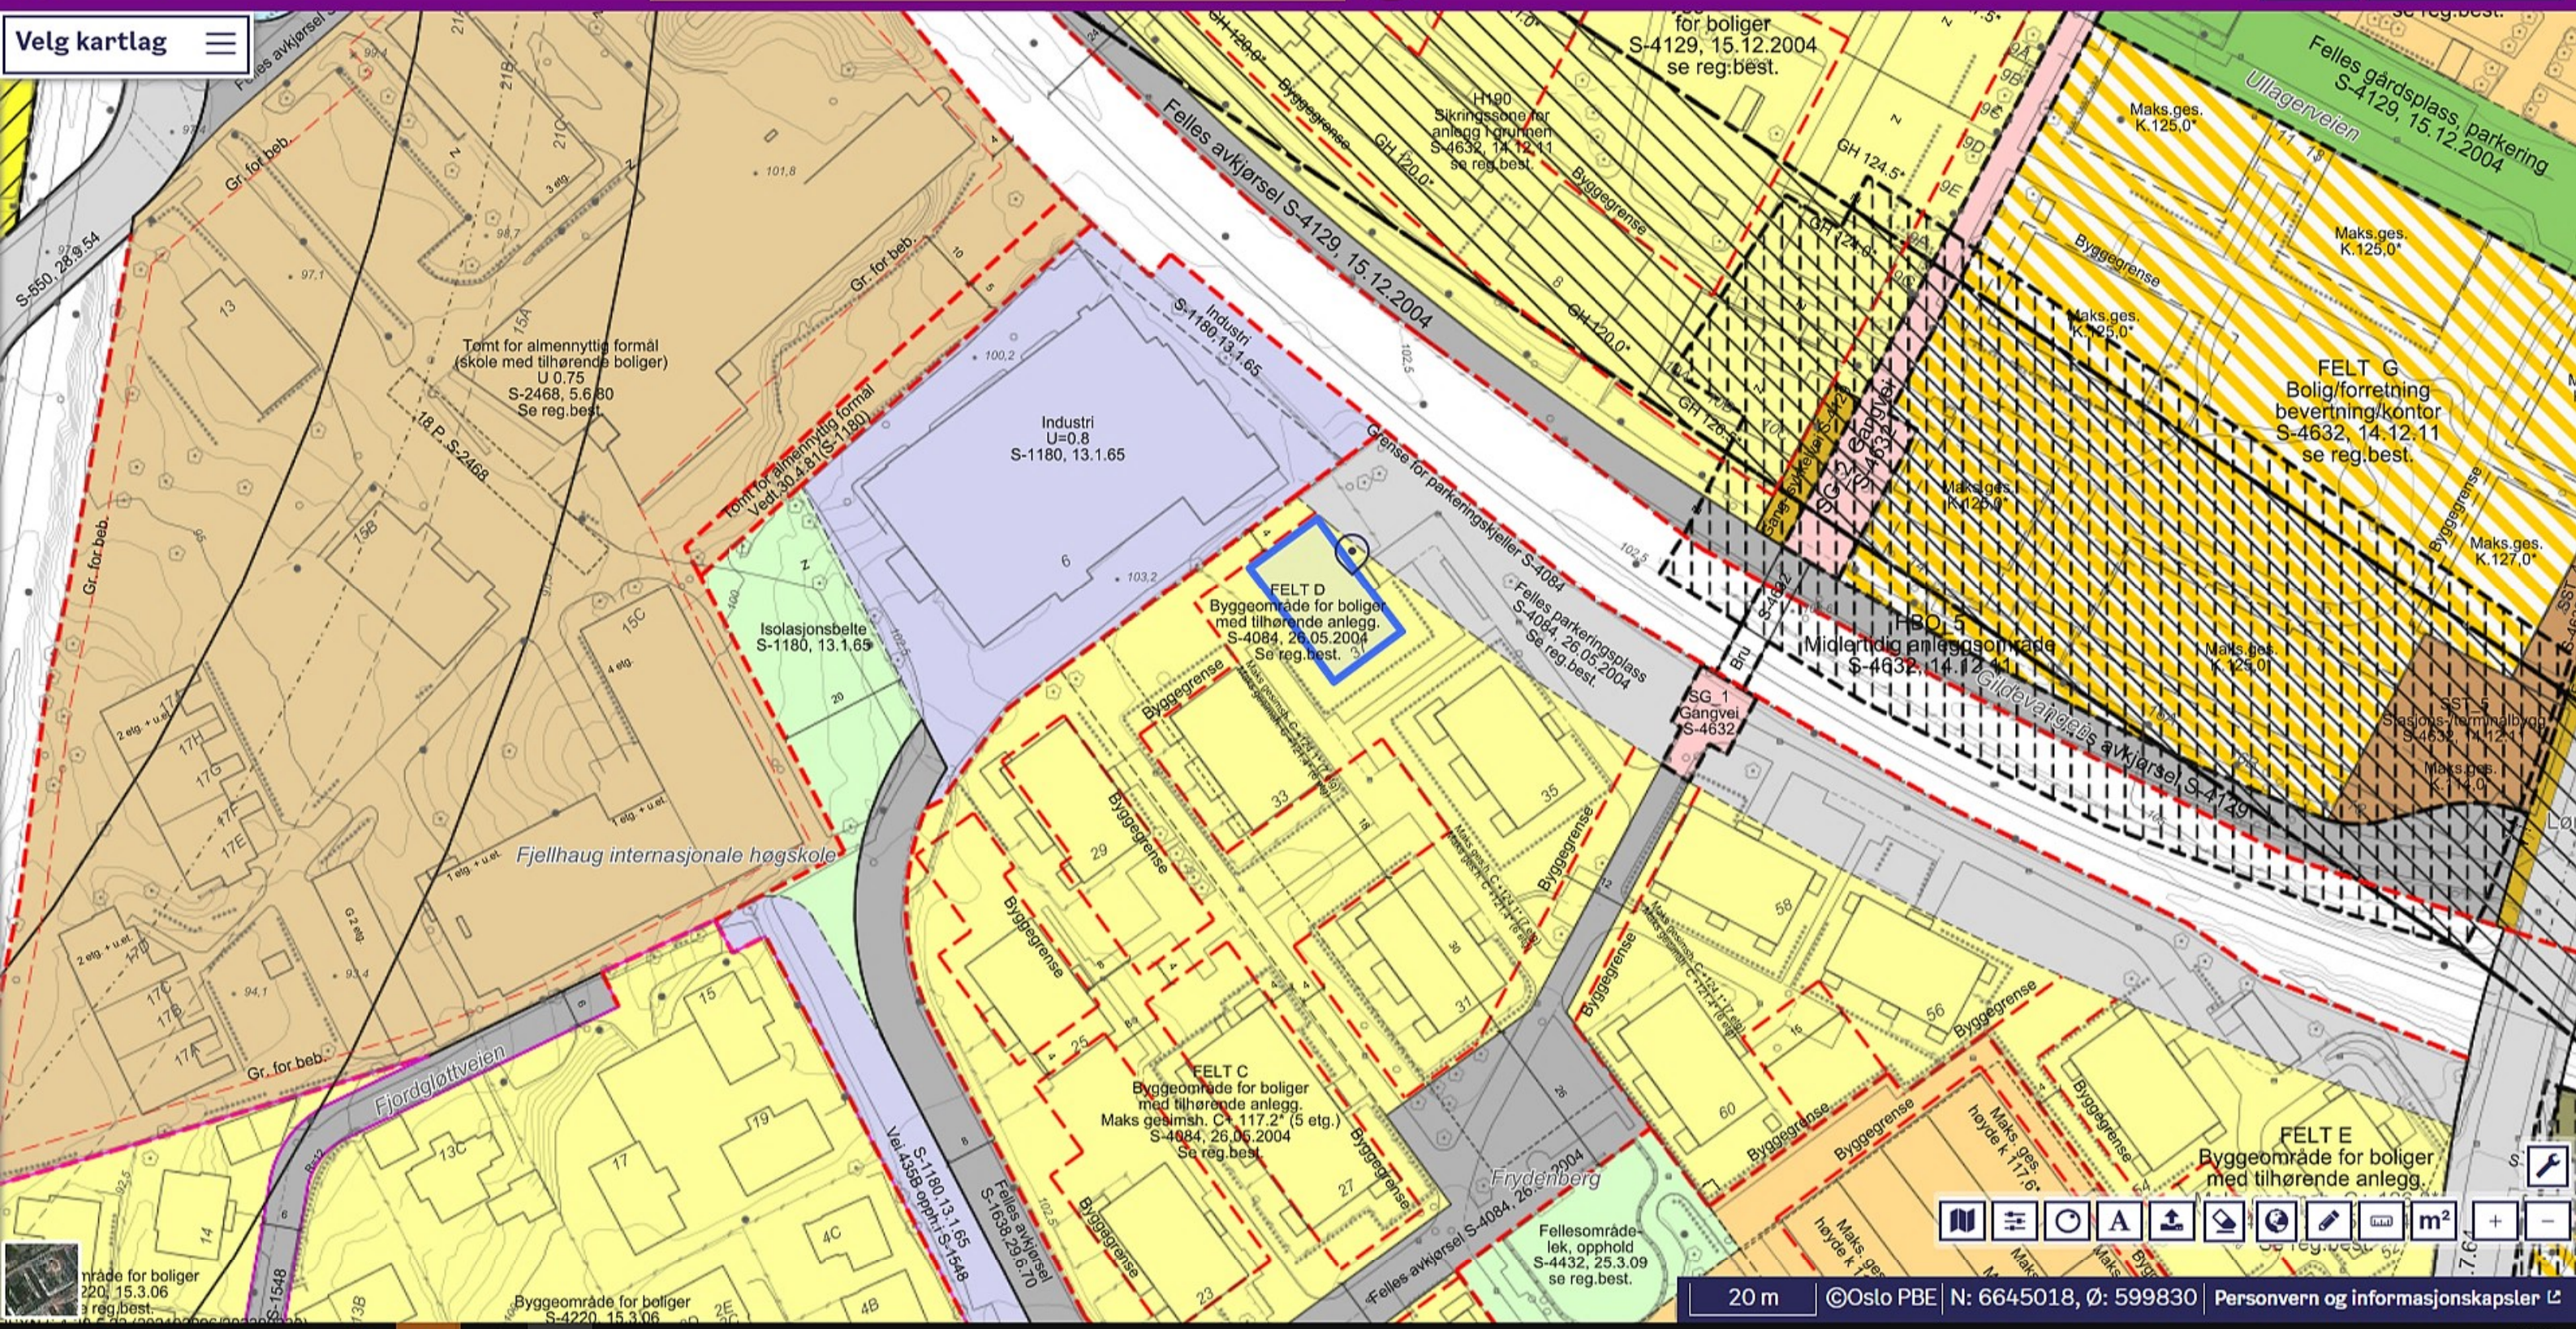

Velg kartlag

Navigation and utility icons: Home, Layers, Full Screen, Print, Measure, Rotate, Copy, Paste, Erase, Select, and a scale bar showing 20m.